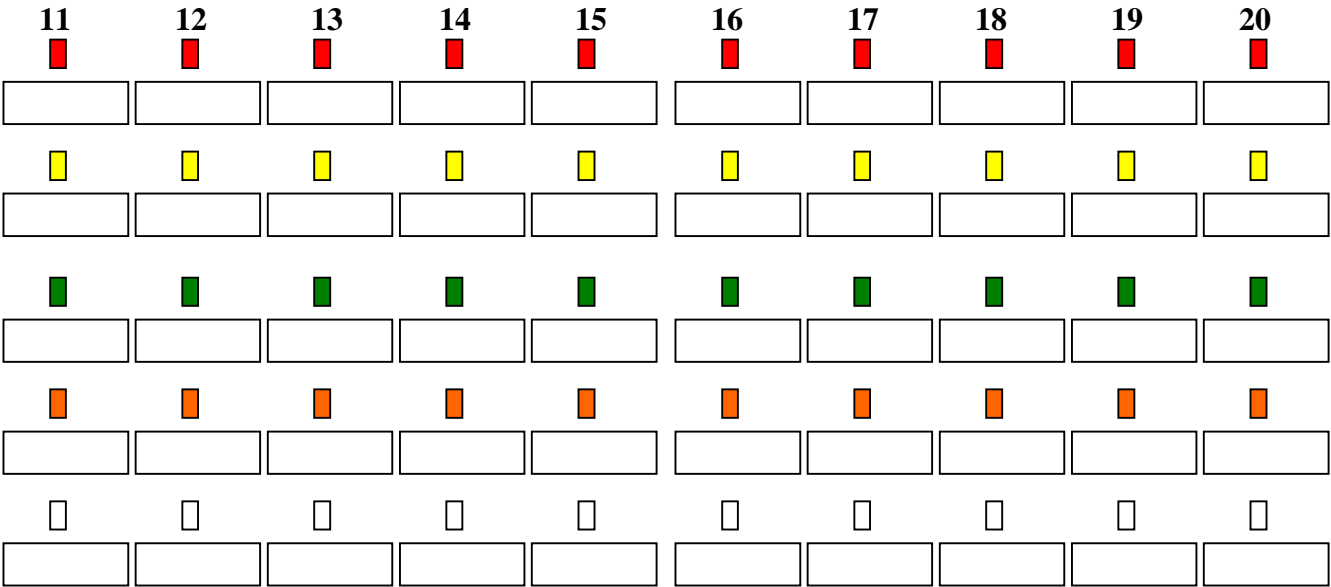

CS2000 20 Station Template

B= Blink/Off
 BOO= Blink/On/Off
 FS= Four state: Slow Blink/Fast Blink On/Off
 O= On/Off
 S = Sequence
 T= Timer